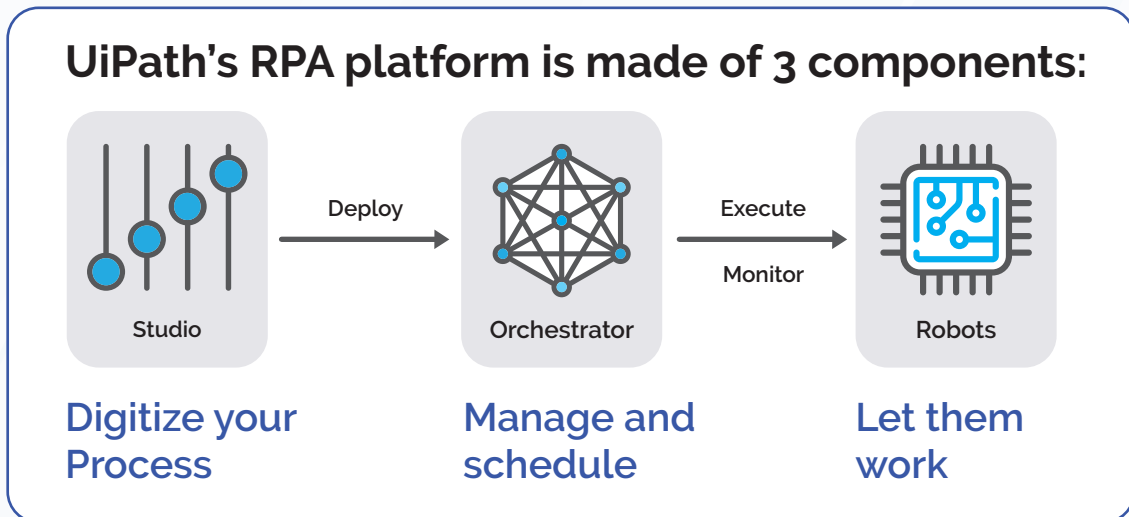

Companies are adopting Robotic Process Automation (RPA) technologies at unprecedented rates, bringing rapid acceleration to business processes, and the next great wave in workplace productivity.

ATC partnered with the leader in the Robotic Process Automation (RPA) industry, UiPath, which is helping thousands of companies around the world automate their business processes with 100% accuracy.

ATC helps workforces become faster and more productive by accelerating high-volume repetitive processes with software robots.

RPA is Accelerating Global Business Growth

As Bill Gates once envisioned, "a computer on every desk", UiPath envisions a world where there's a software robot for every person, and thus, every repeatable process, business or personal, can get accelerated through automation.

UiPath Delivers the Fastest Time to Value on RPA Implementations

25,000
hours saved
annually

3 MILLION
hours saved by
end of 2018

56%
reduction in Client
Service Email
resolution time

We believe in starting small with a controlled POC (Proof of Concept) that will show you the value and capability of our robots, and from there we can then elevate the RPA program into its necessary strategic dimension. We also partner with you on the best practices for business planning and change management to insure a successful long-term RPA program.