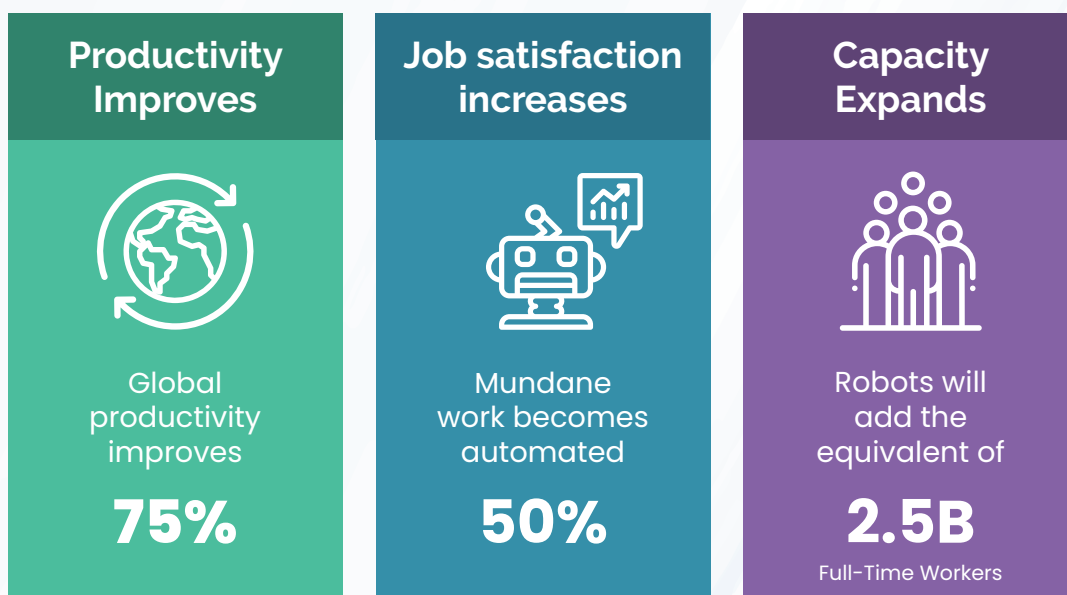

Companies are adopting Robotic Process Automation (RPA) technologies at unprecedented rates, bringing rapid acceleration to business processes, and the next great wave in workplace productivity.

ATC partnered with the leader in the Robotic Process Automation (RPA) industry, UiPath, which is helping thousands of companies around the world automate their business processes with 100% accuracy.

ATC helps workforces become faster and more productive by accelerating high-volume repetitive processes with software robots.

RPA is Accelerating Global Business Growth

As Bill Gates once envisioned, "a computer on every desk", UiPath envisions a world where there's a software robot for every person, and thus, every repeatable process, business or personal, can get accelerated through automation.

*McKinsey: A Future That Works: Automation, Employment, And Productivity

**Deloitte: Automation is here to stay

"RPA with UiPath was not a cost play. It was more around quality, speed of doing business, compliance. Really getting the benefits out of the workforce that we didn't and couldn't do before."

UiPath Delivers the Fastest Time to Value on RPA Implementations

25,000
hours saved
annually

3 MILLION
hours saved by
end of 2018

56%
reduction in Client
Service Email
resolution time

We believe in starting small with a controlled POC (Proof of Concept) that will show you the value and capability of our robots, and from there we can then elevate the RPA program into its necessary strategic dimension. We also partner with you on the best practices for business planning and change management to insure a successful long-term RPA program.